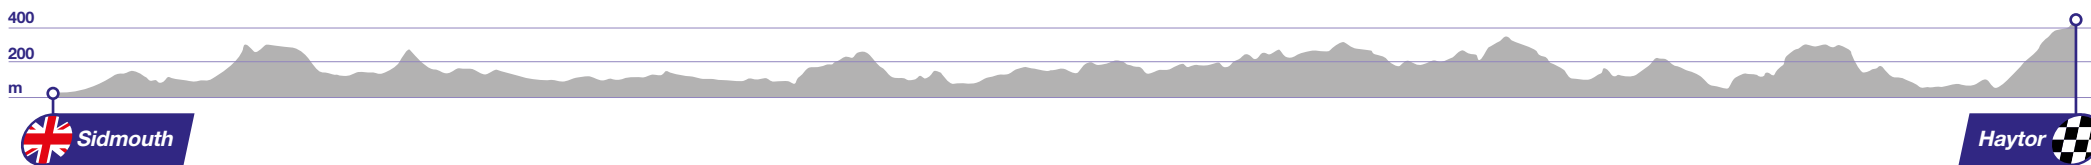

# 6 SIDMOUTH TO HAYTOR, DARTMOOR FRIDAY 9 SEPTEMBER

Stage distance 150 kilometres | Total ascent 3,101 metres | Highest point 394 metres

#ToB2016

[tourofbritain.co.uk](http://tourofbritain.co.uk)

© CROWN COPYRIGHT AND/OR DATABASE RIGHTS 2016 OS